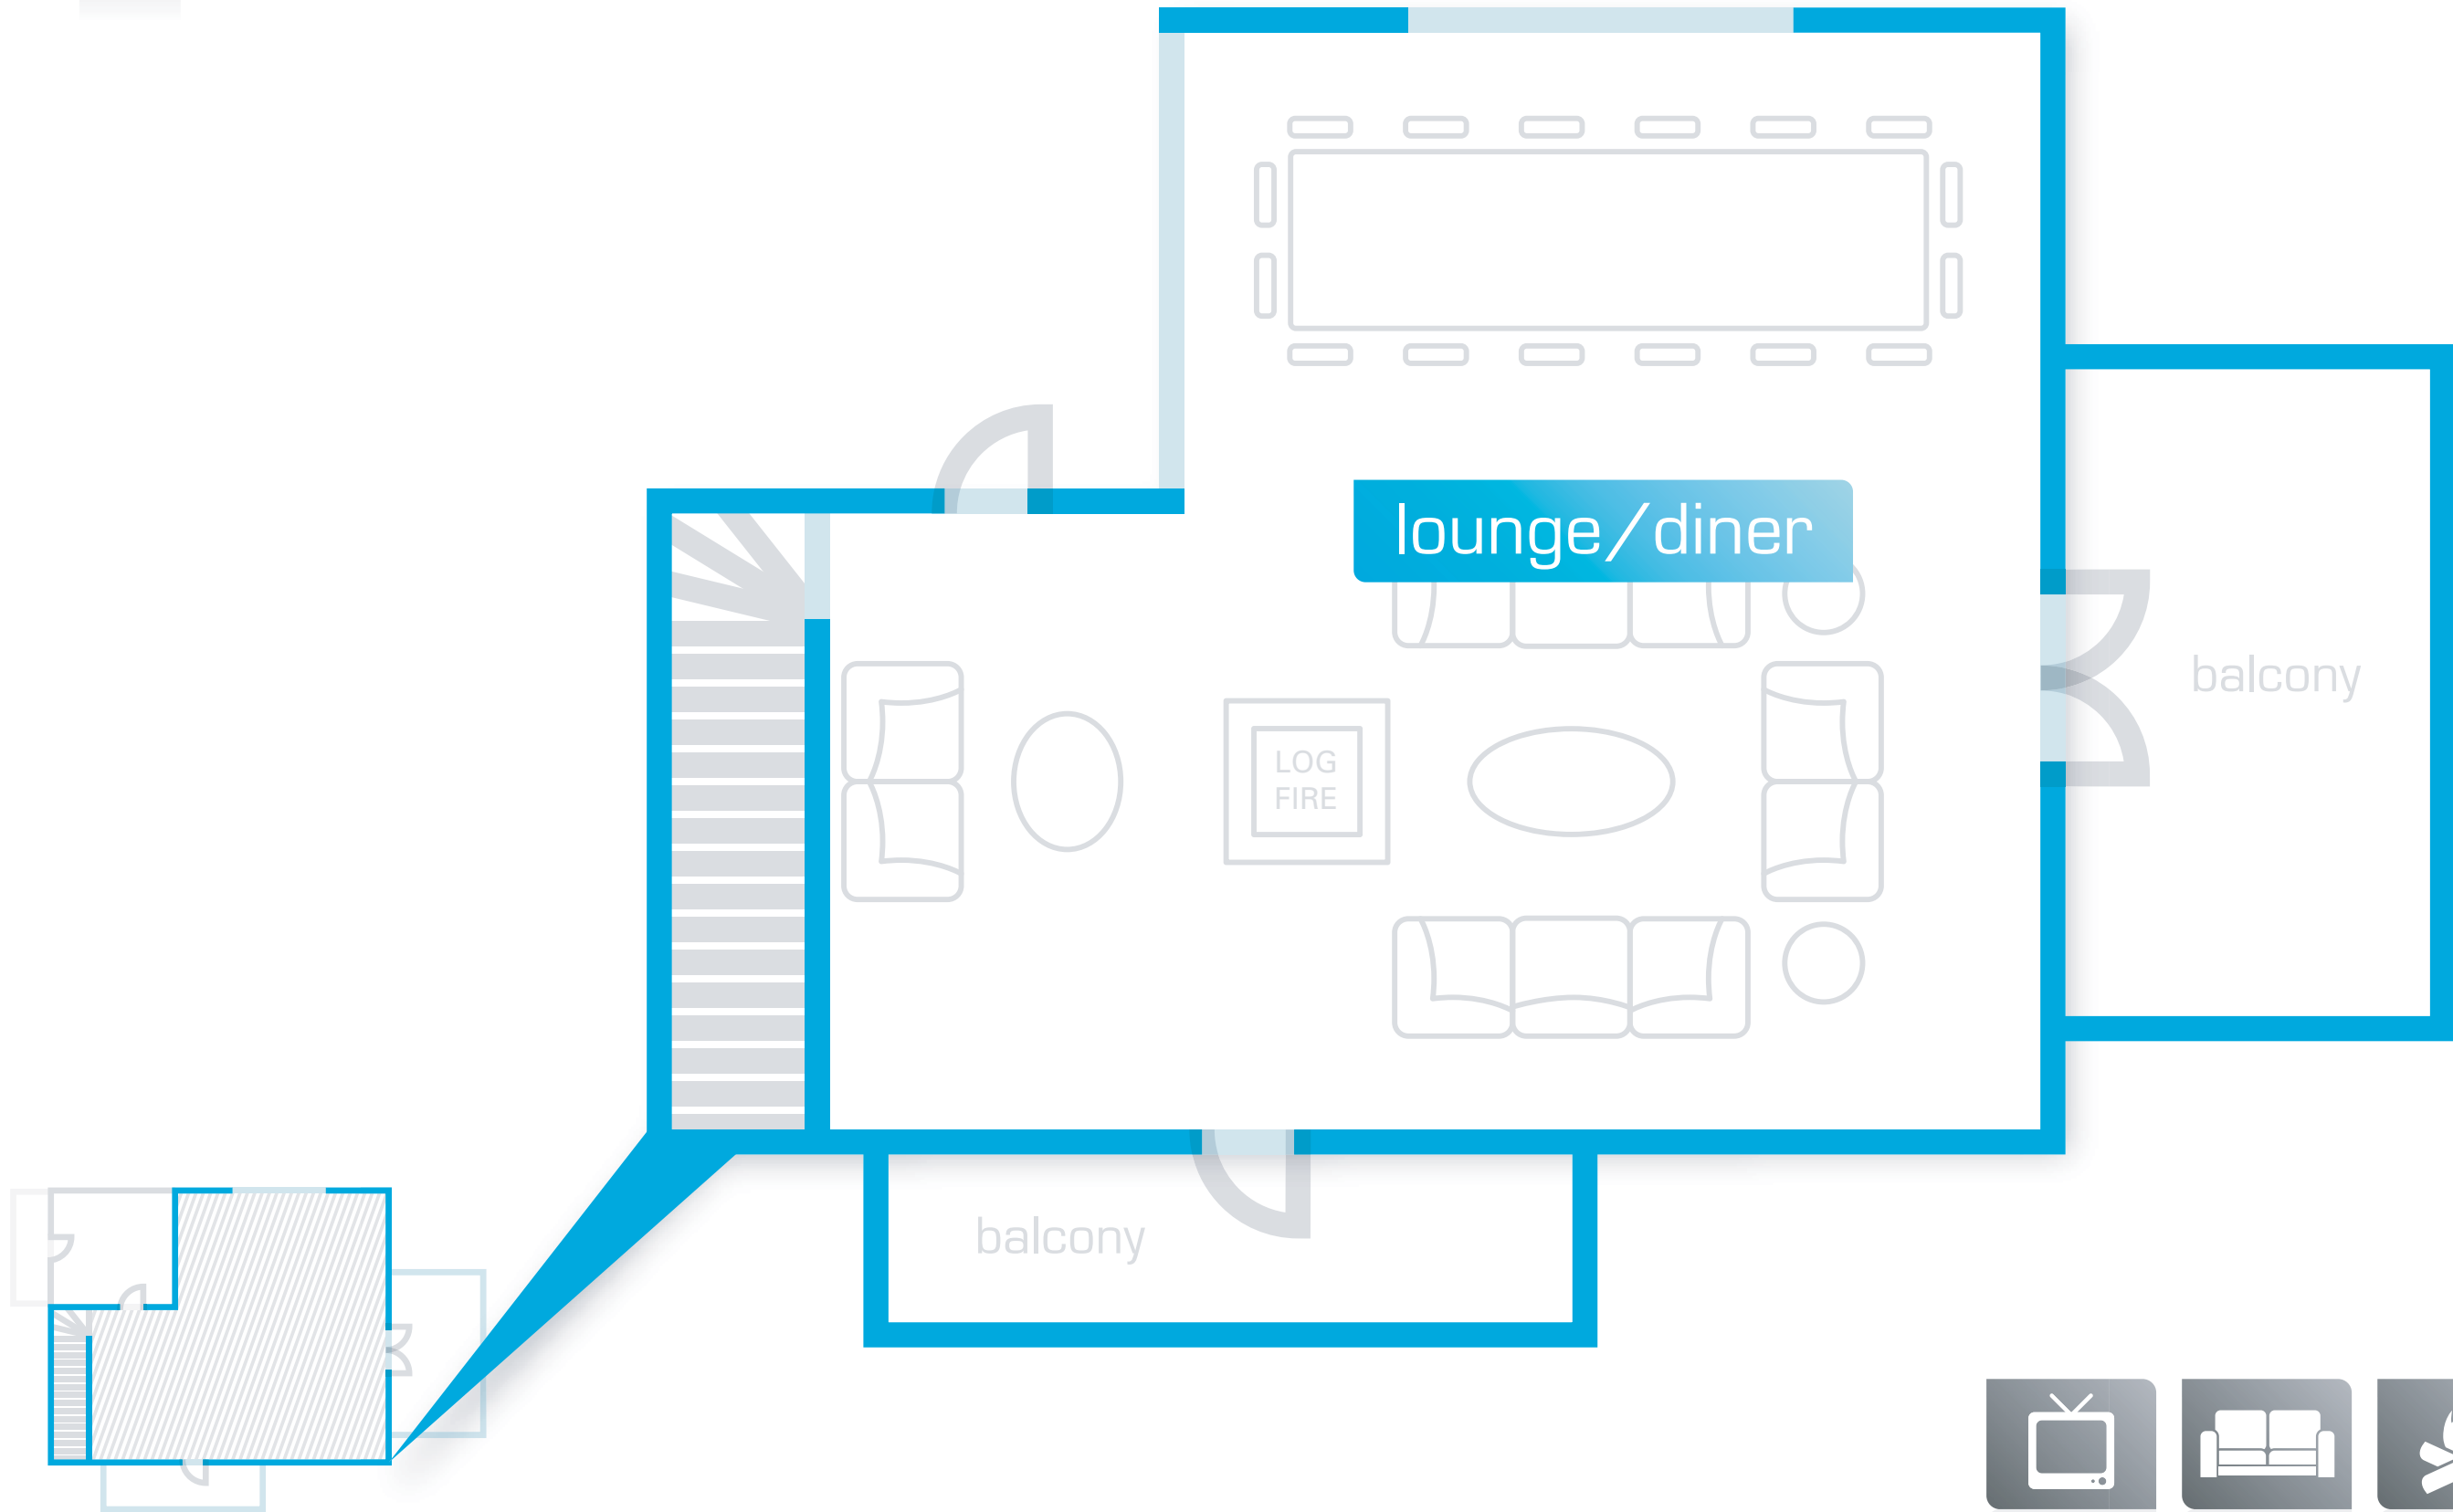

1

2

X

G

1

2

X

roll your mouse over the plan to see the chalet layout

G

1

2

X

lounge/diner

balcony

balcony