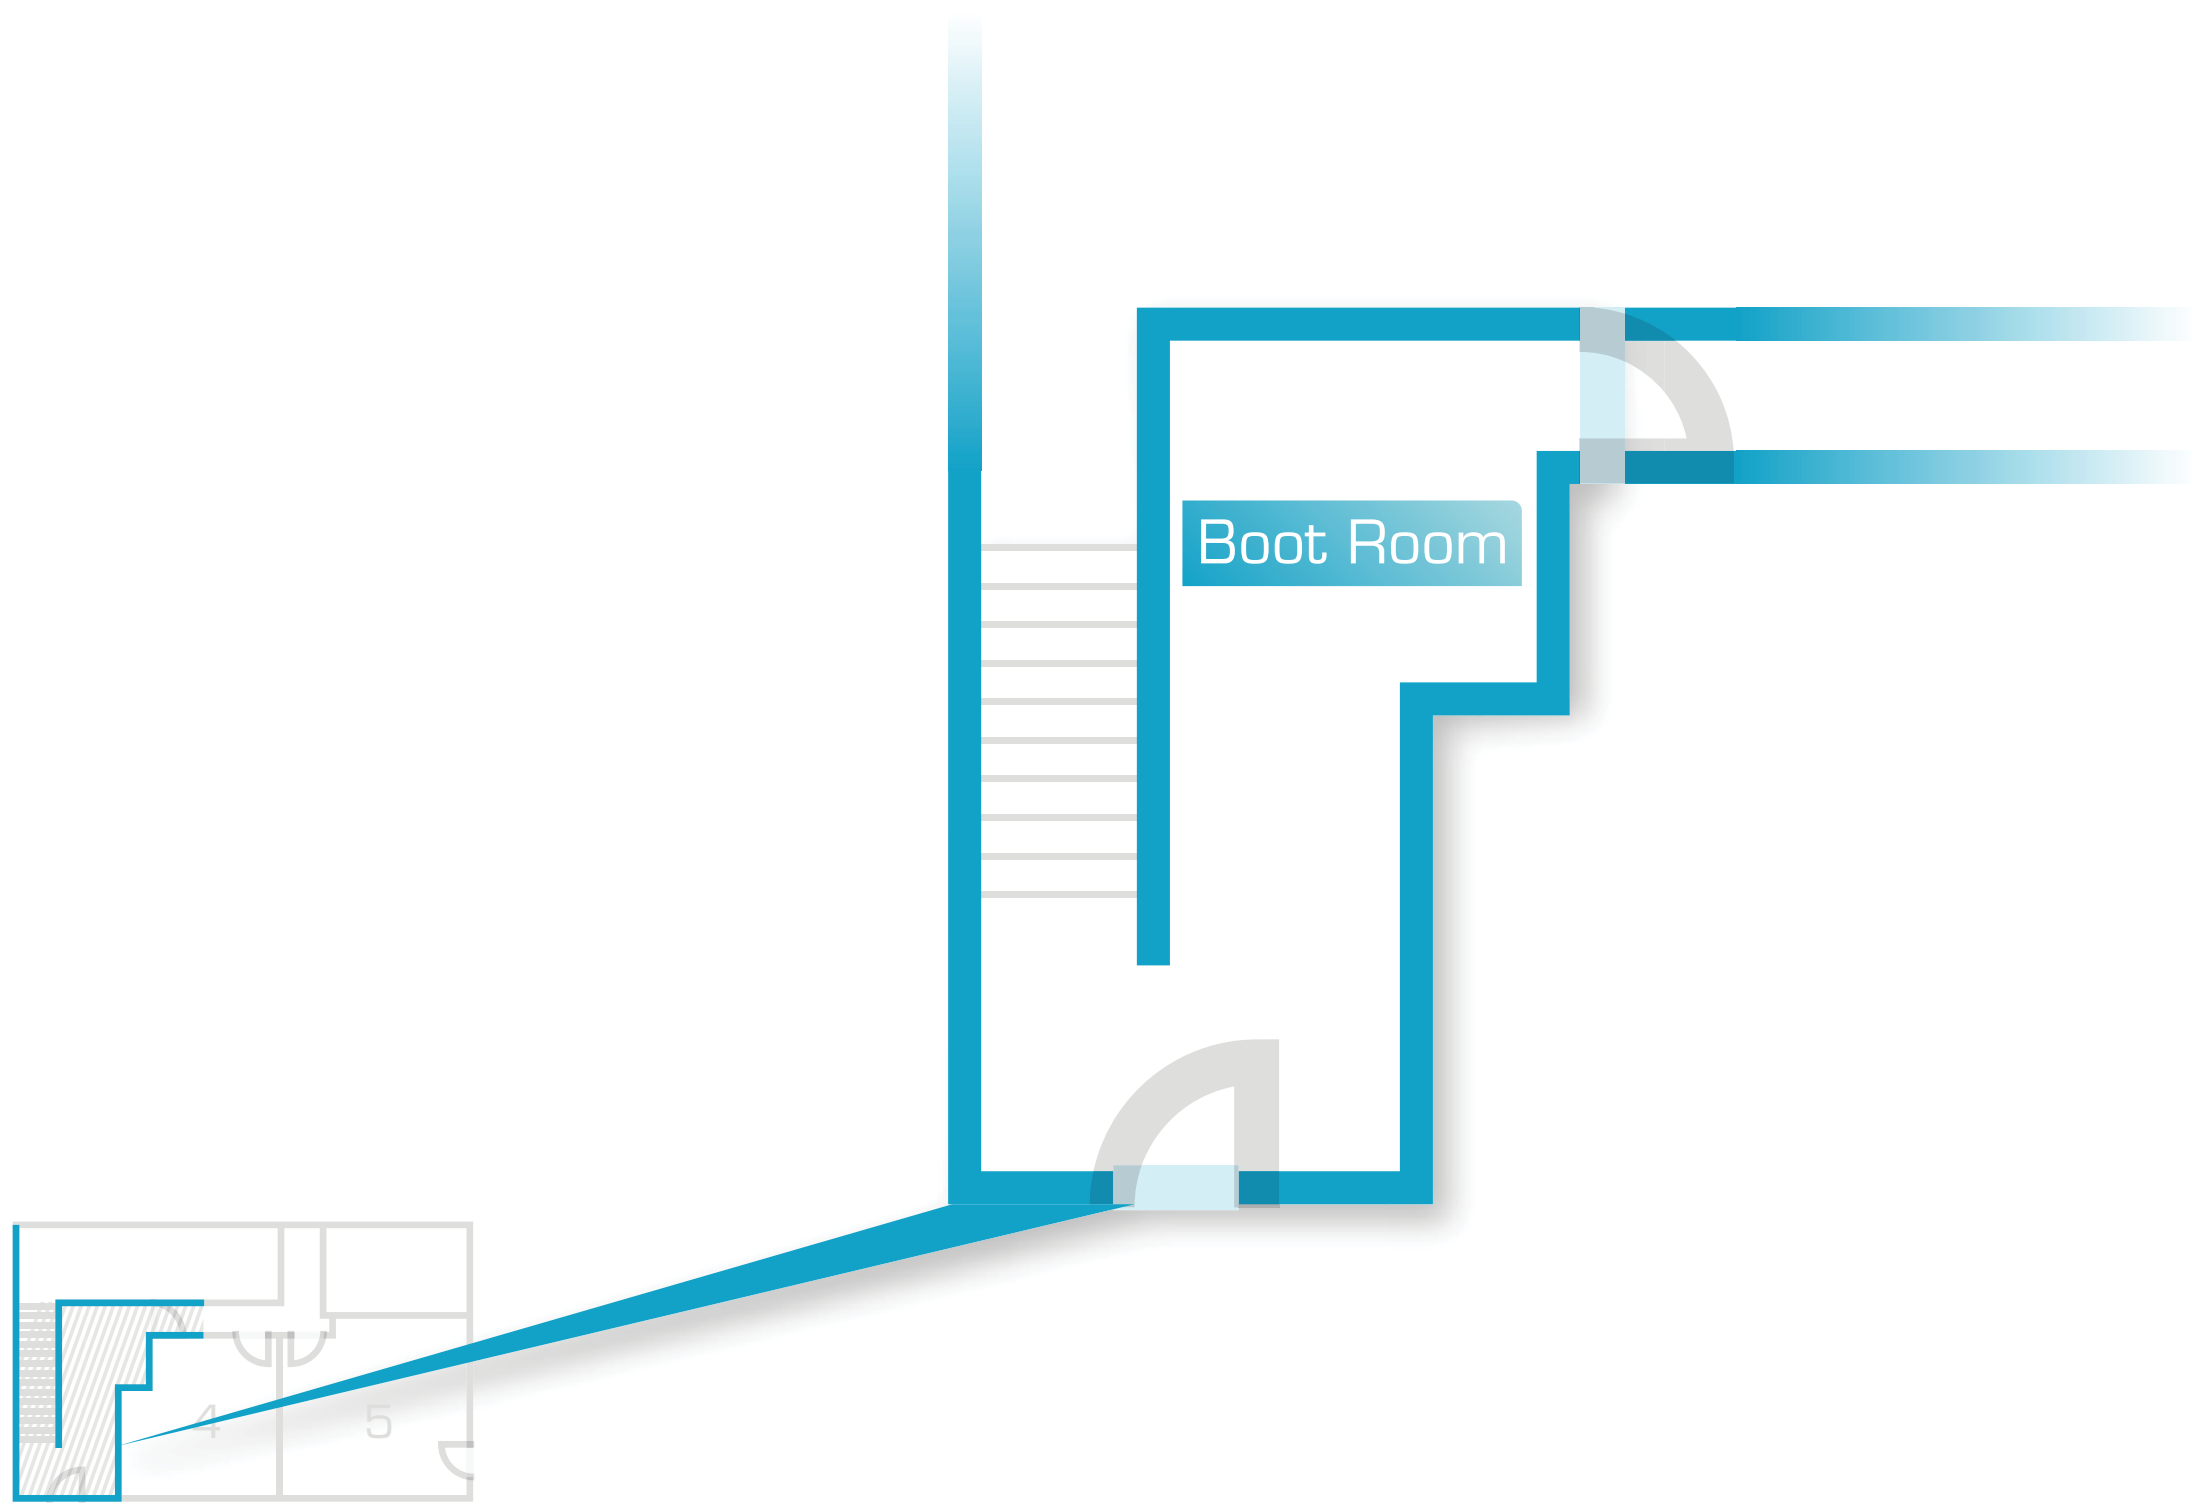

G

1

2

X

roll your mouse over the plan to see the chalet layout

G

1

2

1

2

X

G

1

2

X

roll your mouse over the plan to see the chalet layout